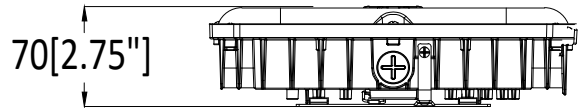

40W/55W/60W/70W/75W

PACKING INFO

Model	Product Dimension (INCH)	Carton Size (INCH)	Q'ty/CTN	Net Weight (LB)	Gross Weight (LB)	20GP (PCS)	40GP (PCS)	40HQ (PCS)
CP02G-40	10.08"X10.08"X2.75"	17.32X12.01X12.20	4	4.1	6.3	2468	4936	5996
CP02G-55	10.08"X10.08"X2.75"	17.32X12.01X12.20	4	4.1	6.6	2468	4936	5996
CP02G-60	10.08"X10.08"X2.75)	17.32X12.01X12.20	4	4.1	6.6	2468	4936	5996
CP02G-70	10.08"X10.08"X2.75)	17.32X12.01X12.20	4	5.1	7	2468	4936	5996
CP02G-75	10.08"X10.08"X2.75"	17.32X12.01X12.20	4	5.1	7	2468	4936	5996