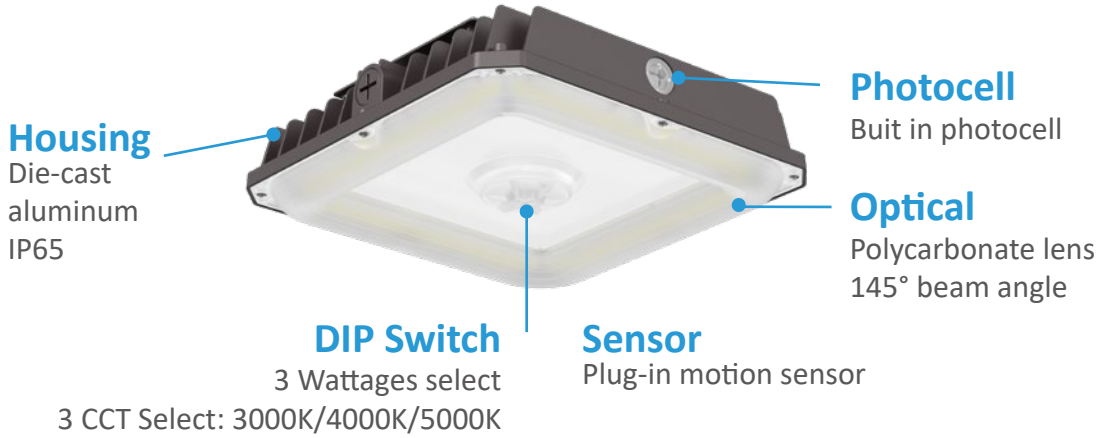

CONSTRUCTION

- Lens Material: Polycarbonate
- Housing: Die-cast Aluminum
- Finish Colors: Black/ white/ brown

MOUNTING

- Surface mount
- Pedant mount

ASTRELIGHTS INC

PRODUCT APPEARANCE

PRODUCT DIMENSION

(unit: mm & inch)