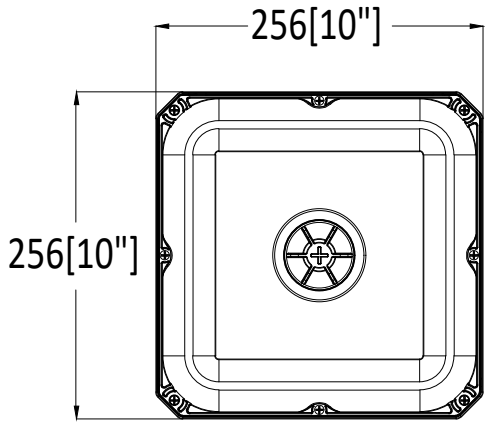

PERFORMANCE SUMMARY

Model	Size (inch)	Watts	Efficacy	Volt	CCT	CRI	DIM	Beam Angle
CP02G-40	10.08*10.08*2.75	40W or 40/30/20W Select	135LM/W	120-277/120-347V	3000K-6500K or 3 CCT Select	>80	0-10V	145°
CP02G-55	10.08*10.08*2.75	55W or 55/40/30W Select	135LM/W	120-277/120-347V	3000K-6500K or 3 CCT Select	>80	0-10V	145°
CP02G-60	10.08*10.08*2.75	60W or 60/40/30W Select	135LM/W	120-277/120-347V	3000K-6500K or 3 CCT Select	>80	0-10V	145°
CP02G-70	10.08*10.08*2.75	70W or 70/60/40W Select	135LM/W	120-277/120-347V	3000K-6500K or 3 CCT Select	>80	0-10V	145°
CP02G-75	10.08*10.08*2.75	75W or 75/60/40W Select	135LM/W	120-277/120-347V	3000K-6500K or 3 CCT Select	>80	0-10V	145°

40W/55W/60W/70W/75W

PACKING INFO

Model	Product Dimension (INCH)	Carton Size (INCH)	Q'ty/CTN	Net Weight (LB)	Gross Weight (LB)	20GP (PCS)	40GP (PCS)	40HQ (PCS)
CP02G-40	10.08"X10.08"X2.75"	17.32X12.01X12.20	4	4.1	6.3	2468	4936	5996
CP02G-55	10.08"X10.08"X2.75"	17.32X12.01X12.20	4	4.1	6.6	2468	4936	5996
CP02G-60	10.08"X10.08"X2.75)	17.32X12.01X12.20	4	4.1	6.6	2468	4936	5996
CP02G-70	10.08"X10.08"X2.75)	17.32X12.01X12.20	4	5.1	7	2468	4936	5996
CP02G-75	10.08"X10.08"X2.75"	17.32X12.01X12.20	4	5.1	7	2468	4936	5996